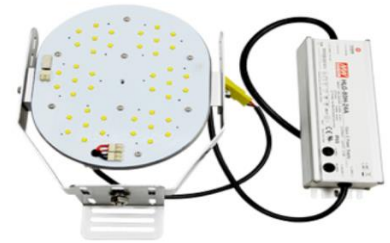

## Luminaire Retrofit

ZY-SRT-60W

ZY-SRT-80W

ZY-SRT-100W

ZY-SRT-120W

ZY-SRT-150W

ZY-SRT-200W

ZY-SRT-300W

## Luminaire Retrofit

<b>Color Temperature</b>	2700-5000k	<b>Input Voltage with ballast</b>	100-277V/ 200-480V
<b>Beam Angle</b>	120 degree	<b>Frequency</b>	50 / 60Hz
<b>Color Consistency</b>	4 steps	<b>Power Factor</b>	More than 0.99
<b>CRI</b>	More than 80	<b>Rated Life</b>	5 years
<b>Operation Temperature</b>	-20-45°C	<b>LED Type</b>	SMT 2835 LED
<b>Efficiency</b>	More than 110LPW	<b>Housing</b>	Aluminum