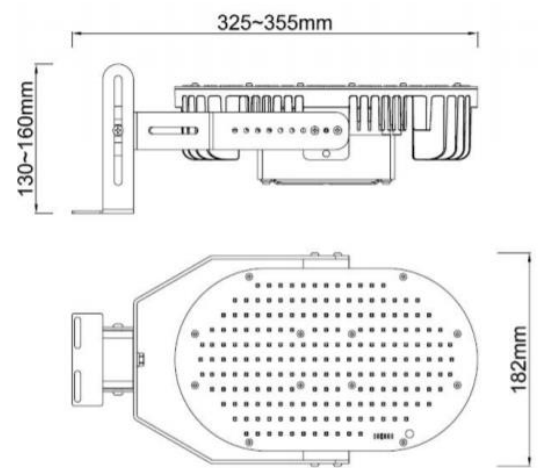

## Luminaire Retrofit

ZY-SRT-60W

ZY-SRT-80W

ZY-SRT-100W

ZY-SRT-120W

ZY-SRT-150W

ZY-SRT-200W

ZY-SRT-300W