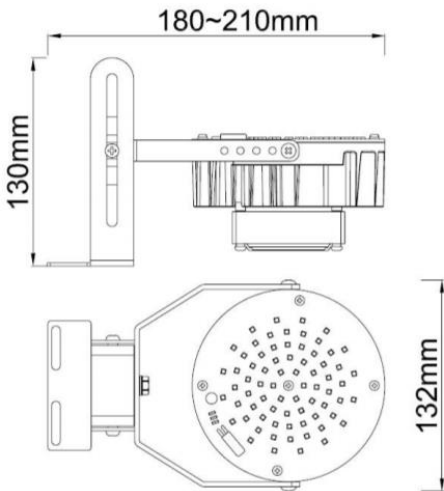

## Luminaire Retrofit

ZY-SRT-60W

ZY-SRT-80W

ZY-SRT-100W

ZY-SRT-120W

ZY-SRT-150W

ZY-SRT-200W

ZY-SRT-300W

## Luminaire Retrofit

<b>Color Temperature</b>	2700-5000k	<b>Input Voltage with ballast</b>	100-277V/ 200-480V
<b>Beam Angle</b>	120 degree	<b>Frequency</b>	50 / 60Hz
<b>Color Consistency</b>	4 steps	<b>Power Factor</b>	More than 0.99
<b>CRI</b>	More than 80	<b>Rated Life</b>	5 years
<b>Operation Temperature</b>	-20-45°C	<b>LED Type</b>	SMT 2835 LED
<b>Efficiency</b>	More than 110LPW	<b>Housing</b>	Aluminum