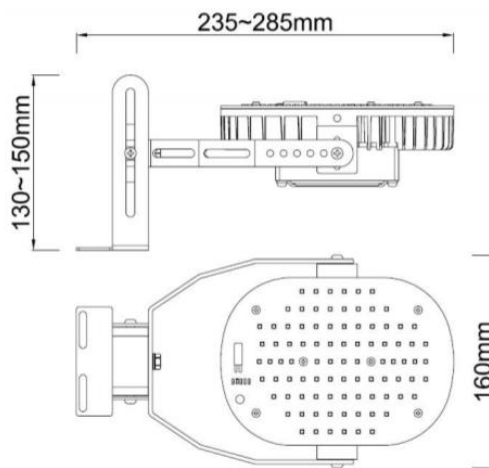

## Luminaire Retrofit

ZY-SRT-60W

ZY-SRT-80W

ZY-SRT-100W

ZY-SRT-120W

ZY-SRT-150W

ZY-SRT-200W

ZY-SRT-300W