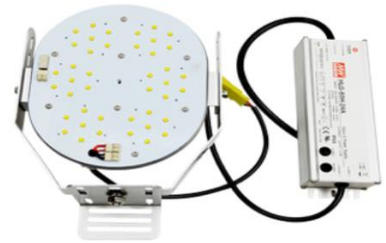

## Luminaire Retrofit

ZY-SRT-60W

ZY-SRT-80W

ZY-SRT-100W

ZY-SRT-120W

ZY-SRT-150W

ZY-SRT-200W

ZY-SRT-300W

## Luminaire Retrofit

<b>Color Temperature</b>	2700-5000k	<b>Input Voltage with ballast</b>	100-277V/ 200-480V
<b>Beam Angle</b>	120 degree	<b>Frequency</b>	50 / 60Hz
<b>Color Consistency</b>	4 steps	<b>Power Factor</b>	More than 0.99
<b>CRI</b>	More than 80	<b>Rated Life</b>	5 years
<b>Operation Temperature</b>	-20-45°C	<b>LED Type</b>	SMT 2835 LED
<b>Efficiency</b>	More than 110LPW	<b>Housing</b>	Aluminum