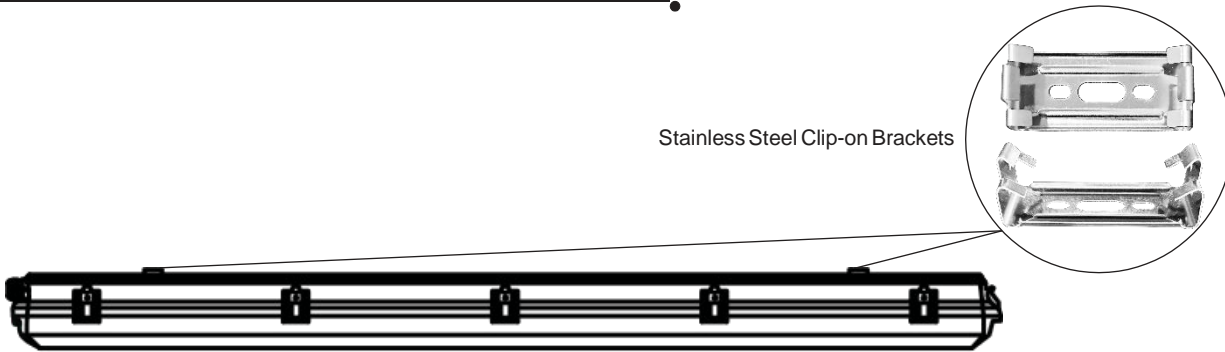

LED VAPOR TIGHT

CADY@JAMESINDUSTRY.COM
US: (+1)973-960-1877

PRODUCT SPECIFICATION

Product Number	Wattage	CCT	Lumens	Housing	Length x Width x Height
ZY-STP8132-24W	24W	3000K-5000K	3500	Plastic	50"x 4"x4.5"
ZY-STP8232-48W	48W	3000K-5000K	6830	Plastic	50"x 6.5"x 4.5"
ZY-STP8332-72W	72W	3000K-5000K	10200	Plastic	50"x 10.5"x 4.5"
ZY-STP8417-48W	48W	3000K-5000K	6820	Plastic	26.3"x 17.4"x 4.5"
ZY-STP8432-95W	95W	3000K-5000K	13250	Plastic	50"x 17.4"x 4.5"
ZY-STPA124-24W	24W	3000K-5000K	3500	Aluminum & Plastic	48.5"x 3.4"x 2.8"
ZY-STPA224-50W	50W	3000K-5000K	6840	Aluminum & Plastic	48.5"x 4.1"x 3"

ORDERING GUIDE

ZY Company Code	STPA/STP Housing Type	8132-24W/8232-48W/8332-72W/8417-48W/8432-95W/124-24W/224-50W Wattage

MOUNTING OPTIONS

Stainless Steel Clip-on Brackets