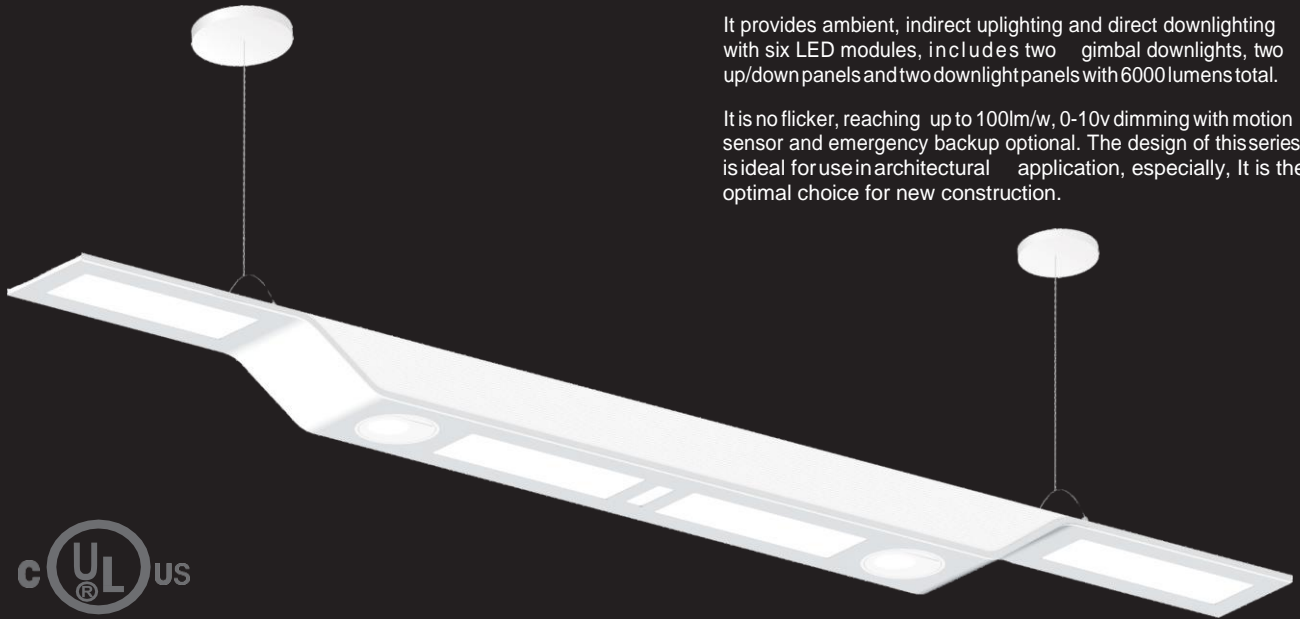

• **Description**

The Hybrid Architectural LED Linear Pendant Light Fixtures' most distinguishing feature is the intense design feeling, has sense of decorative and design, very imaginative and innovative.

It provides ambient, indirect uplighting and direct downlighting with six LED modules, includes two gimbal downlights, two up/down panels and two downlight panels with 6000 lumens total.

It is no flicker, reaching up to 100lm/w, 0-10v dimming with motion sensor and emergency backup optional. The design of this series is ideal for use in architectural application, especially, It is the optimal choice for new construction.

• **Structures**

Indirect uplighting and direct downlighting with six LED modules :

2pcs Up/down Panels

2pcs Downlighting Panels

2pcs Gimbal Downlights with 360°adjustable angle

• **Specification**

Model: AP-60W-XXX