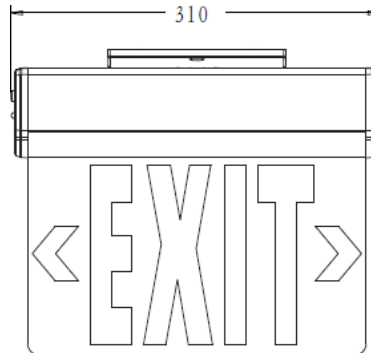

**Features**

- Injection-molded thermoplastic ABS housing
- UL-94V-0 flame rating, fire-retardant
- Wall, side and ceiling mounting
- Input Voltage: 120/277VAC 60Hz
- Super bright LED 2W
- Nickel Cadmium Battery
- Test button and charge indicator light
- Backup time: ≥90minutes
- Conversion time: <0.2second
- IP Class: IP20
- Operating Temperature: 0°C~40°C
- Overcharge & Over-discharge protection
- Dimension: 310 x 257 x 110 MM