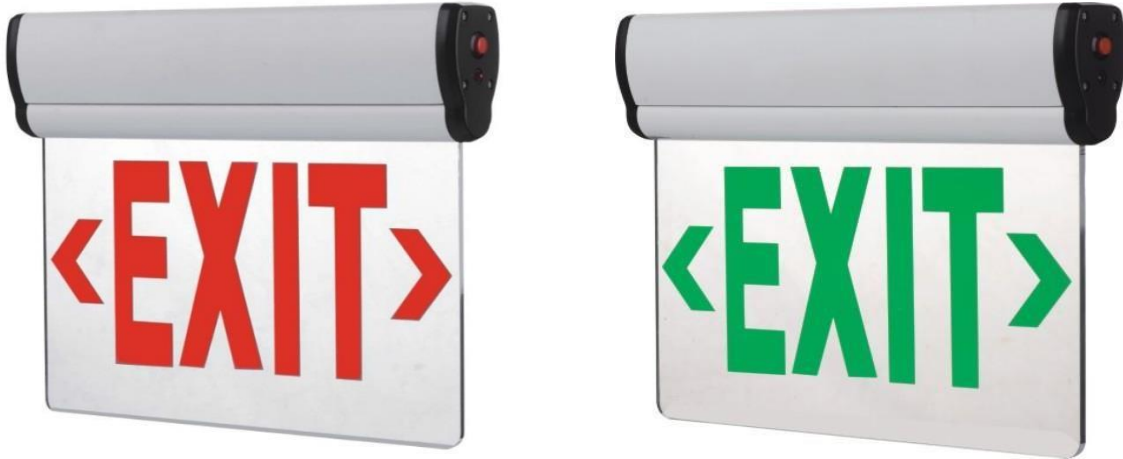

**Product Overview**

EXIT-808R/G comes with super bright LED, the total output is 1W, The AC power rate is 3W. The lifespan of LED is more than 50,000 hours. With 3.6V 350mAh nickel-cadmium battery, it allows the light last more than 90 minutes after power failure.

**Features**

- Injection-molded thermoplastic ABS housing
- UL-94V-0 flame rating, fire-retardant
- Wall, side and ceiling mounting
- Input Voltage: 120/277VAC 60Hz
- Super bright LED 2W
- Nickel Cadmium Battery
- Test button and charge indicator light
- Backup time: ≥90minutes
- Conversion time: <0.2second
- IP Class: IP20
- Operating Temperature: 0°C~40°C
- Overcharge & Over-discharge protection
- Dimension: 310 x 257 x 110 MM