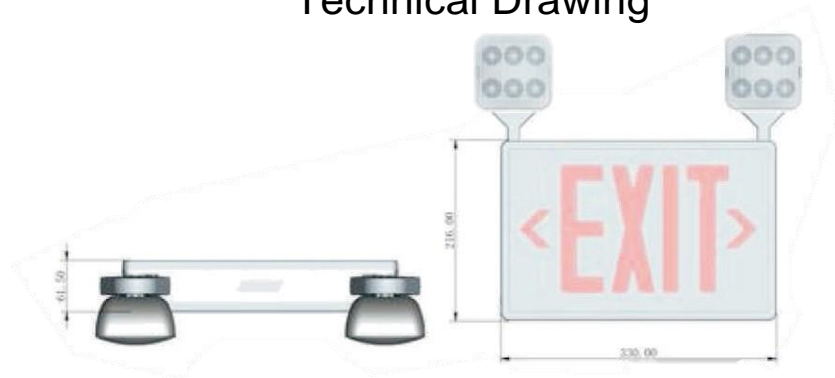

JAMES[®] LED Emergency Exit Sign – EXIT-827 Combo

FEATURES

LED Type:	SMD LED
Battery Type:	Ni-cd
Working Time:	90 minutes
Charging Time:	15-24 Hours

Technical Drawing

Model No	Power (W)	Lamp Type	Input Voltage	Frequency	Discharge
EXIT-827 Combo	3.5W	2x1W LED	120/277VAC	60Hz	90 minutes

DESCRIPTION

- Injection-molded thermoplastic ABS housing
- UL-94V-0 flame rating, fire-retardant
- Wall and ceiling mounting
- Input Voltage: 120/277VAC 60HZ
- 2x1W lamps for emergency mode
- Nickel Cadmium Battery
- Test switch and charge indicator light
- Overcharge & Over-discharge protection
- Backup time: ≥ 90 minutes
- Conversion time: < 0.2 second
- IP Class: IP20
- Insulation: II, Range: 80m²
- Operating Temperature: 0°C-40°C