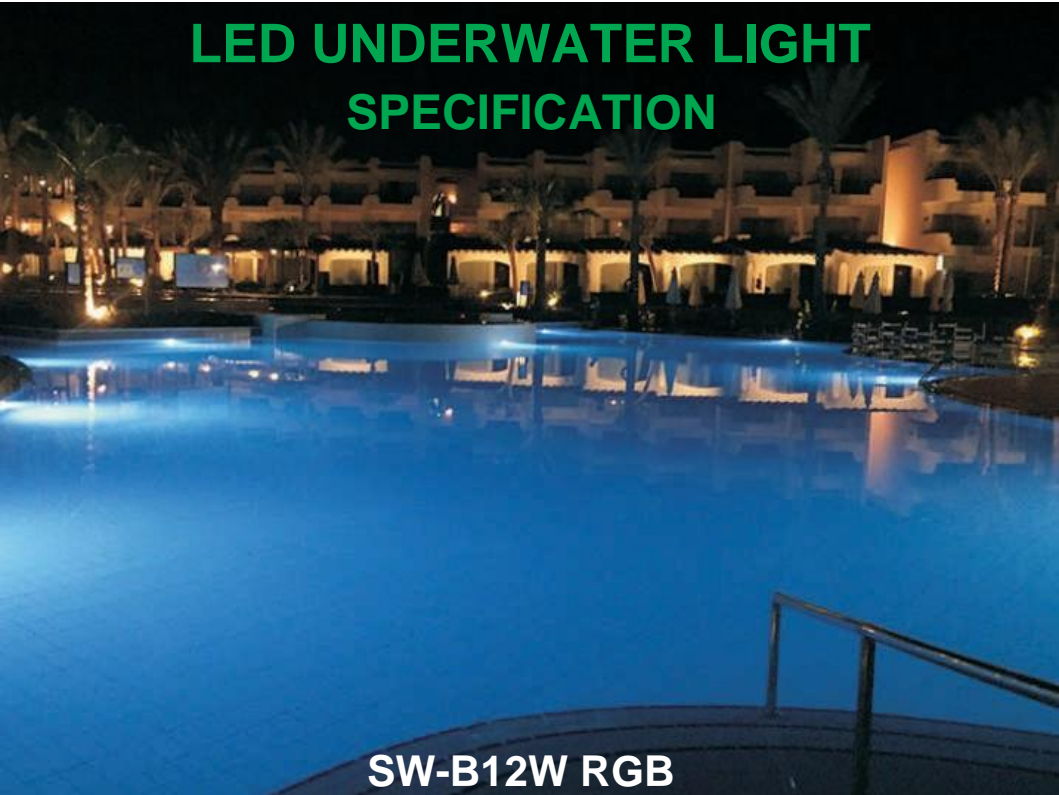

# LED UNDERWATER LIGHT SPECIFICATION

## SW-B12W RGB

### Features

- ◆ Leak Proof Design: 100% fully sealed by Epoxy resin.
- ◆ Compatibility: Replaces any 12V Pool light.
- ◆ Ultra-Durable LED: Reduce energy costs.
- ◆ Auto Synchronize: Truly incredible lighting display.
- ◆ Ultra-Bright LED: Brilliant white, electric blue & color changing RGB. WIFI device optional, allowing you to operate boat pool lights and select colors via the controller panel or mobile APP.
- ◆ No water leaking, no headache.
- ◆ Application: Boat, Jet Ski, Dock

### Parameters

Model No	SW-B12W RGB
LED Color	RGB
LED Type	6pcs RGB LED
Material	Epoxy resin / ABS plastic
Protection class	IPX8, 20M standards
Dimension	205Lx70Wx30H(mm)
Power	7W 12V DC only
Connection	2M cable
Light Angle	60-90 degree
Lumination	700lm
Mounting Parts	Screw mounting
Environment	Boat / Jet Ski / Dock
Working period	8 hrs per day
Package	White box with sticker
Pack	40pcs per carton
Warranty	Two Year