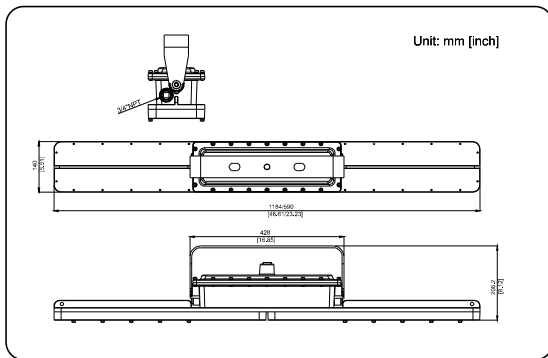

“I2, I4”=Product code, “Y”=D or N:Dimmable or non-dimmable “Z”= CCT, from 4000~5700K “D”=Beam angle, D40 for 40°,D60 for 60°,D90 for 90°, D120 for 120° A for glass info. blank for flat glass, C for spherical glass.

Dimensions

80W/120D

Lighting Distribution

	Center Beam fc	Beam Width	
17ft	14fc	51ft	51ft
34ft	3fc	103ft	101ft
51ft	2fc	154ft	153ft
68ft	0.8fc	256ft	255ft
85ft	0.6fc	307ft	306ft

■ Vert, Spread; 120°
■ Horiz, Spread; 120°