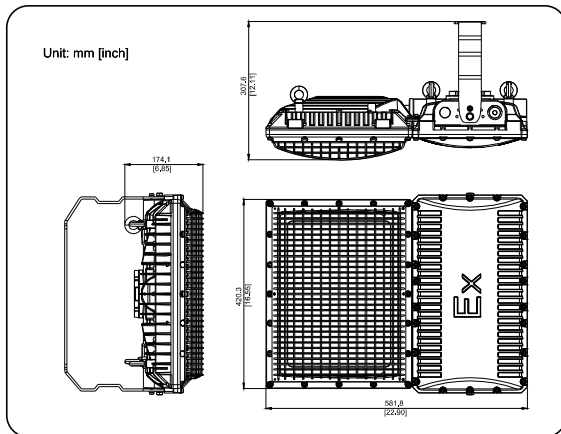

“T1,T2,T4”=Product code, “Y”=D or N:Dimmable or non-dimmable “Z”= CCT, from 4000~5700K “D”=Beam angle, D40 for 40°,D60 for 60°,D90 for 90°, D120 for 120° A for glass info. blank for flat glass, C for spherical glass.

## Dimensions

## Lighting Distribution

200W/120D				200W/90D			
Center Beam fc	Beam Width			Center Beam fc	Beam Width		
4ft	662fc	11ft	11ft	4ft	1004fc	8ft	8ft
8ft	165fc	22ft	22ft	8ft	244fc	15ft	16ft
12ft	73fc	34ft	33ft	12ft	109fc	24ft	26ft
16ft	40fc	45ft	45ft	16ft	62fc	32ft	33ft
20ft	26fc	57ft	57ft	20ft	39fc	39ft	45ft